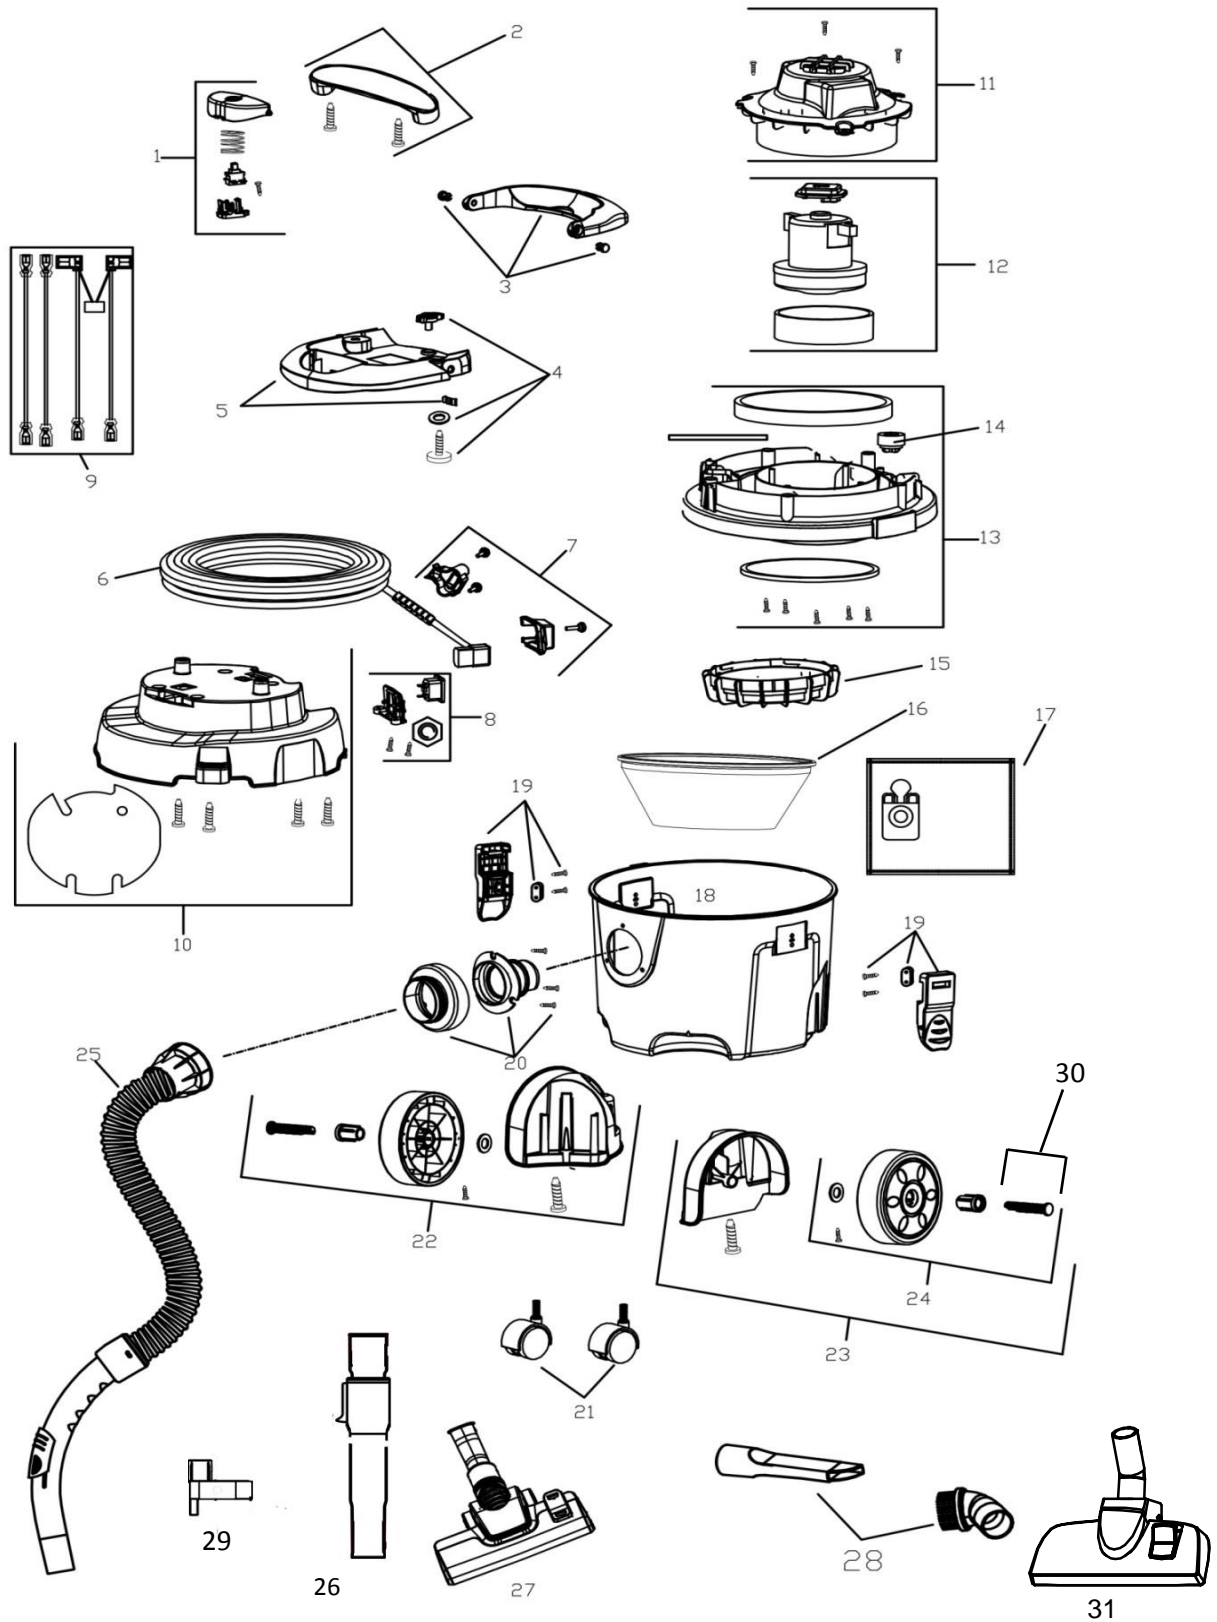

Tacony CFC		VTVe (Valet Tub Vac eco) Parts List	
Machine Number:	VTVe		
Series:	A		
Date:	07-Dec-18		
Reference Drawing:	09-1152-0000		
Reference Drawing Issue:	A		
Modified By:	J WYLES		
Service Parts List Issue:	5	ECN #	
Description of Change:	Include item 30 and item 31		-

Ref. No.	Part No.	Part Description	Qty
1	87-0001-0000	Switch Button Kit	1
2	87-0002-0000	Handle Kit (includes 2-ST3.9x16 Screws)	1
3	87-0003-0000	Cord Handle Kit	1
4	87-0004-0000	Lock Lever Kit, Cord Handle	1
5	87-0005-0000	Top Cover Kit	1
6	87-0006-0000	Power Cord UK 12m 2Core Teal	1
6	87-0007-0000	Power Cord Euro	1
6	87-0008-0000	Power Cord Australia	1
7	87-0009-0000	Cord Restraint Kit (Includes 2-ST2.9x14 screws, 1-M4x16 screw)	1
8	87-0010-0000	Cord Receptical Kit (Includes 2-ST3.9x14 Screws)	1
9	87-0011-0000	Wire Kit, 230V	1
10	87-0012-0000	Body Kit, Upper, (Includes 4-ST3.9x16 Screws)	1
11	87-0013-0000	Upper Motor Housing Kit (Includes 3-ST3.9x16 Screws)	1
12	87-0014-0000	Motor Kit, 230V	1
13	87-0015-0000	Lower Motor Housing Kit (Includes 5-ST3.9x16 Screws)	1
14	87-0016-0000	Relief Valve Assembly	1
15	87-0017-0000	Motor Air-intake Filter, HEPA 13	1
16	87-0018-0000	Secondary Filter	1
17	05-4739-0000	Fleece Vacuum Bag, Pack of 12 bags	1
18	87-0019-0000	Tub	1
19	87-0020-0000	Latch Kit, set of 2 (Includes 4-ST3.9x16 Screws)	2
20	87-0021-0000	Hose Connection Kit	1
21	87-0022-0000	Caster Kit (set of 2)	2
22	87-0023-0000	Left Wheel Assembly	1
23	87-0024-0000	Right Wheel Assembly	1
24	87-0025-0000	Wheel Kit (set of 2)	2
25	87-0026-0000	Vacuum Hose Assembly	1
26	87-0027-0000	Tube, Telescopic Length: 576-956mm	1
27	HB15C	ECO Floor Tool	1
28	87-0029-0000	Tool Kit, Dusting Brush, Crevice Tool	1
29	87-0028-0000	Wand Clip	1
30	87-0042-0000	Wheel Axle, Set of 2	1
31	FB45	Floor Tool 32mm	1

Tacony CFC

VTVe (Valet Tub Vac eco) Parts List

Part Number:

VTVe

Date: 07-Dec-18

Sheet no.

Drawing Number: 09-1152-0000

1 / 1