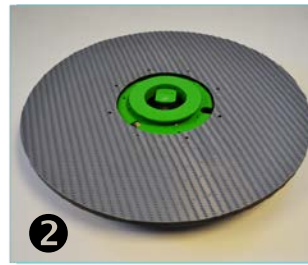

50 cm / 20 inch

	Description	50 cm / 20 inch
1	Polypropylene scrubbing brush	05-4177-0000
2	Standard drive disc	05-4181-0000

Brush type	Palmyra	Bassine	Polypropylene	Tynex	Shampoo brush
Application	Dry use only. General purpose polishing	Light (wet & dry) polishing. Dry at 400 rpm to burnish or spray clean	Wet scrubbing	Heavy duty wet scrubbing	Carpet cleaning
Aggressiveness	Medium stiff	Medium stiff	Medium	Hard	Soft
FLOOR TYPE					
Linoleum	✓	✓	✓	-	-
Vinyl	✓	✓	✓	✓	-
Resilient (Pirelli)	✓	✓	✓	-	-
Polyolefin	✓	✓	-	-	-
Parquet	✓	✓	-	-	-
Ceramic tiles	-	-	✓	✓	-
Anti-slip tiles	-	-	✓	-	-
Stone carpet	-	-	✓	-	-
Terracotta	-	-	✓	✓	-
Terrazzo	✓	✓	✓	-	-
Concrete Tiles	✓	✓	✓	✓	-
Marble	✓	✓	✓	-	-
Granite	✓	✓	✓	-	-
Epoxy floor	✓	✓	✓	-	-
Concrete	-	-	✓	✓	-
Carpet	-	-	-	-	✓

Please note this is just a guide. Modify tool selection to suit floor type. Colour of brushes subject to change

Truvox International Limited

Unit C (East) Hamilton Business Park, Manaton Way, Botley Road, Hedge End, Southampton, SO30 2JR
Tel: 023 8070 2200 Fax: 023 8070 6608