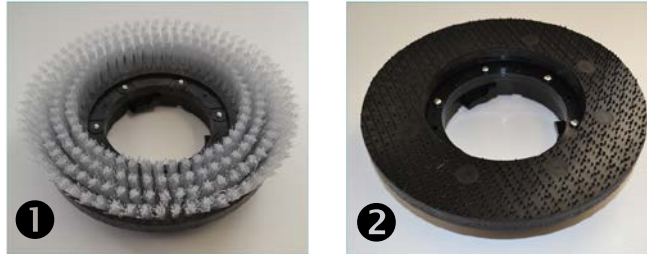

## Orbis Brush Guide

**28 cm / 11 inch**

	Description	28 cm / 11 inch
1	Polypropylene scrubbing brush	05-4442-0500
2	Standard drive disc	05-4441-0500

**38 cm / 15 inch**

	Description	38 cm / 15 inch
1	Polypropylene scrubbing brush (Orbis 200 only)	05-4524-0500
2	Polypropylene scrubbing brush (Orbis 400)	05-4675-0500
3	Standard drive disc (Orbis 200)	05-4673-0500
4	Palmyra floor brush	05-4674-0500

## 43 cm / 17 inch (Orbis & Orbis eco)

	Description	43 cm / 17 inch
1	Polypropylene scrubbing brush (Orbis 200 and Orbis eco 200 only)	05-3431-0500
2	Polypropylene scrubbing brush (Orbis 400 & Orbis Duo)	05-3469-0500
3	Carpet shampoo brush (Orbis 200 & Orbis Duo)	05-3433-0000
4	Bassine polishing brush (wet or dry use)	05-3434-0500
5	Palmyra floor brush	05-3435-0500
6	Standard drive disc (Orbis 200)	05-3436-0500
7	Flexi drive disc (Orbis 400, Orbis Duo and Orbis eco 400, Orbis eco Duo)	05-3437-0500
8	Eco Lok Drive board (Orbis eco 200 only)	05-4714-0000