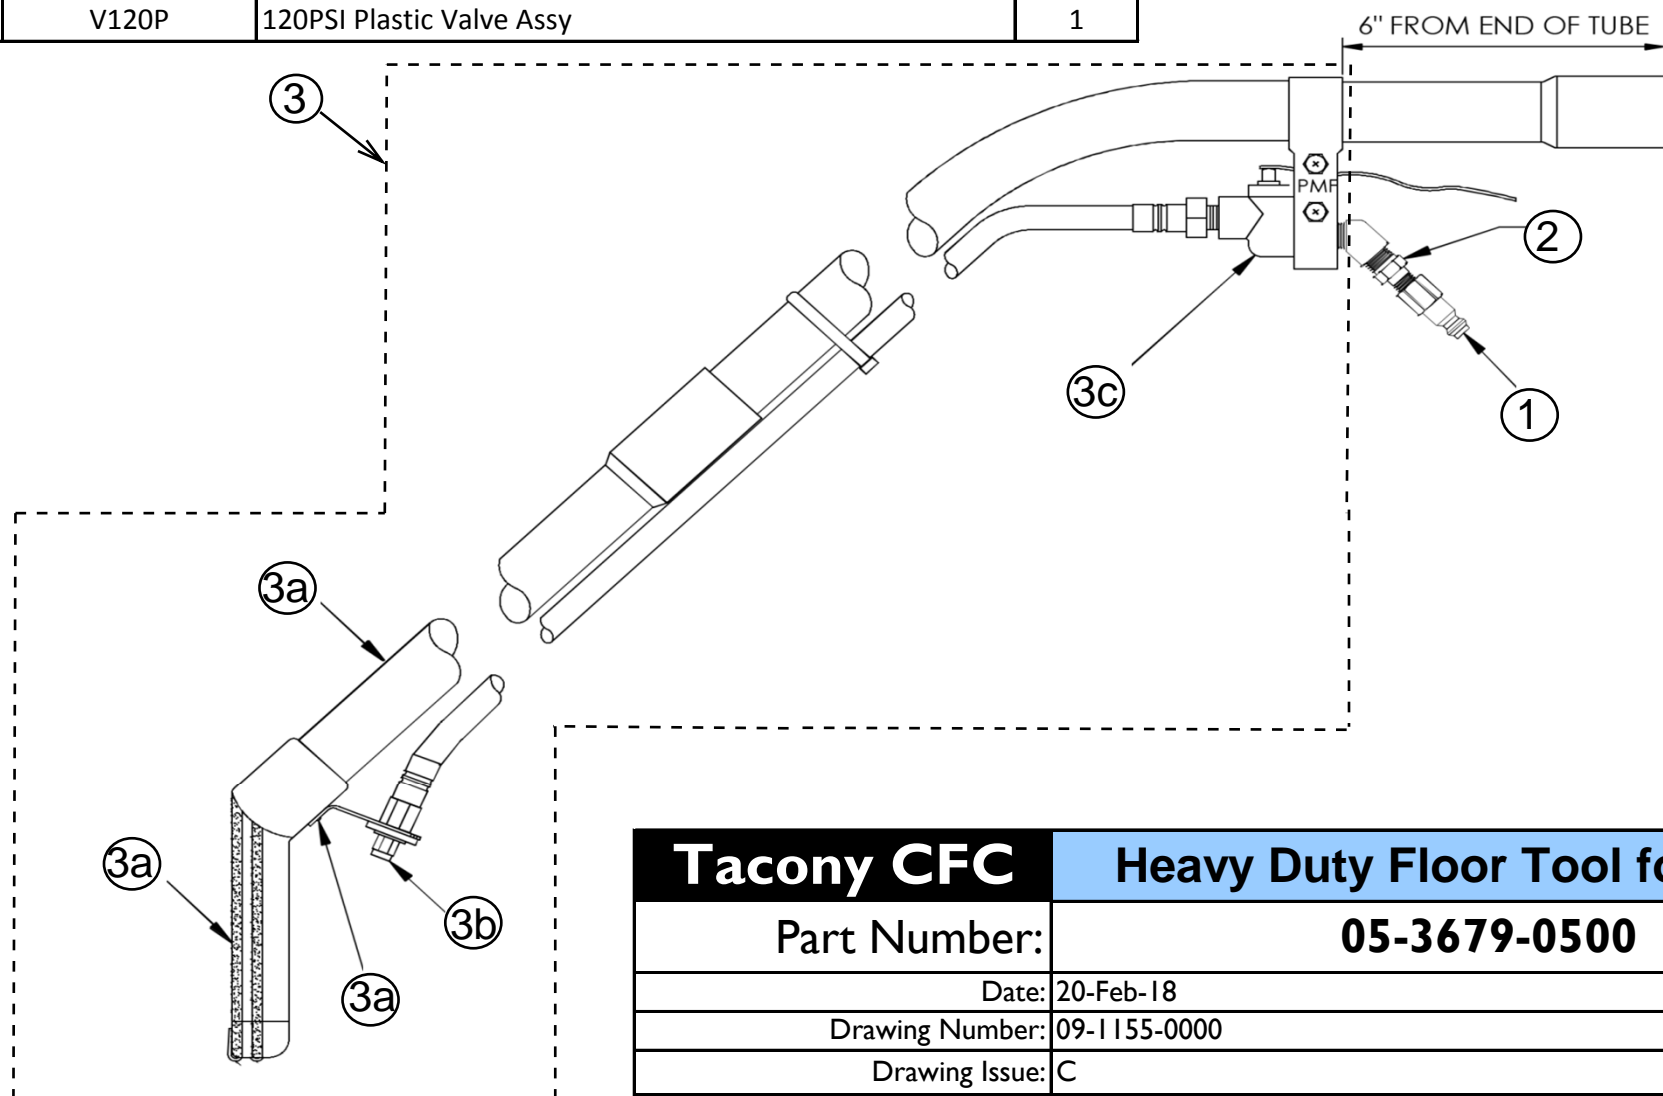

Ref. No.	Part No.	Part Description	Qty
1	02-3447-0000	Male Coupling Connector (Metal version)	1
2	02-4631-0000	Stainless Steel 1/4in Adaptor	1
3	PFX28	Spotter Wand with Valve and Trigger	1
3a	010-0220101	8in Plastic Wand Head with Wand and Clip	1
3b	H50-8002	VEE JET Brass 1/4in	1
3c	V120P	120PSI Plastic Valve Assy	1

Tacony CFC		Heavy Duty Floor Tool for HC250	
Part Number:		05-3679-0500	
Date:	20-Feb-18	Sheet no.	
Drawing Number:	09-1155-0000	1 / 1	
Drawing Issue:	C		
Modified By:	J WYLES	DESCRIPTION OF CHANGE	ECN #
Reference Parts List Issue:	C	-	-